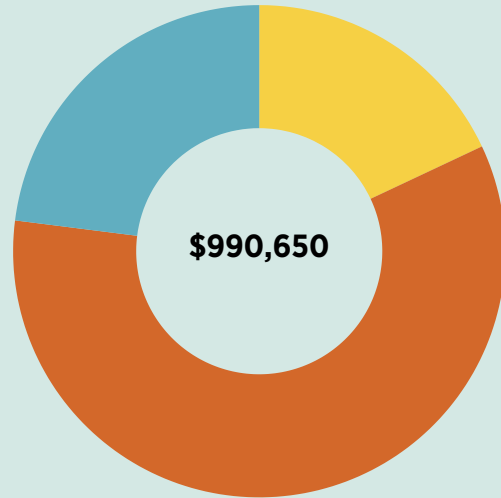

WASHINGTON FORREST FOUNDATION GRANTS FY23

COMMUNITY DEVELOPMENT | TOTAL AWARDED: $175,750

We work with community and leadership efforts which strengthen neighborhoods, build youth resiliency and confidence and encourage economic development.

ORGANIZATION	INITIATIVE
APS - Kenmore Middle School/ Space of Her Own	Mentoring Project
BU-GATA	General Operating Support
Columbia Pike Partnership	Events & Support
Ethiopian Community Development Council	Programs & Support (Arlington)
Girl Scout Council	Girl Scouts (South Arlington Schools)
Girls on the Run	Expanding Programming in South Arlington
Leadership Center for Excellence	Program Scholarships for Youth and Nonprofits General Operating Support
Phoenix Bikes	General Operating Support
WSC Avant Bard	General Operating Support